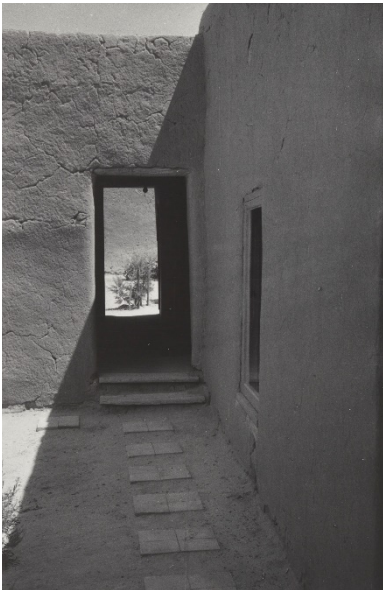

PL-78

Georgia O'Keeffe, *North Patio Corridor*, 1956–57, gelatin silver print, Georgia O'Keeffe Museum, Santa Fe. © Georgia O'Keeffe Museum